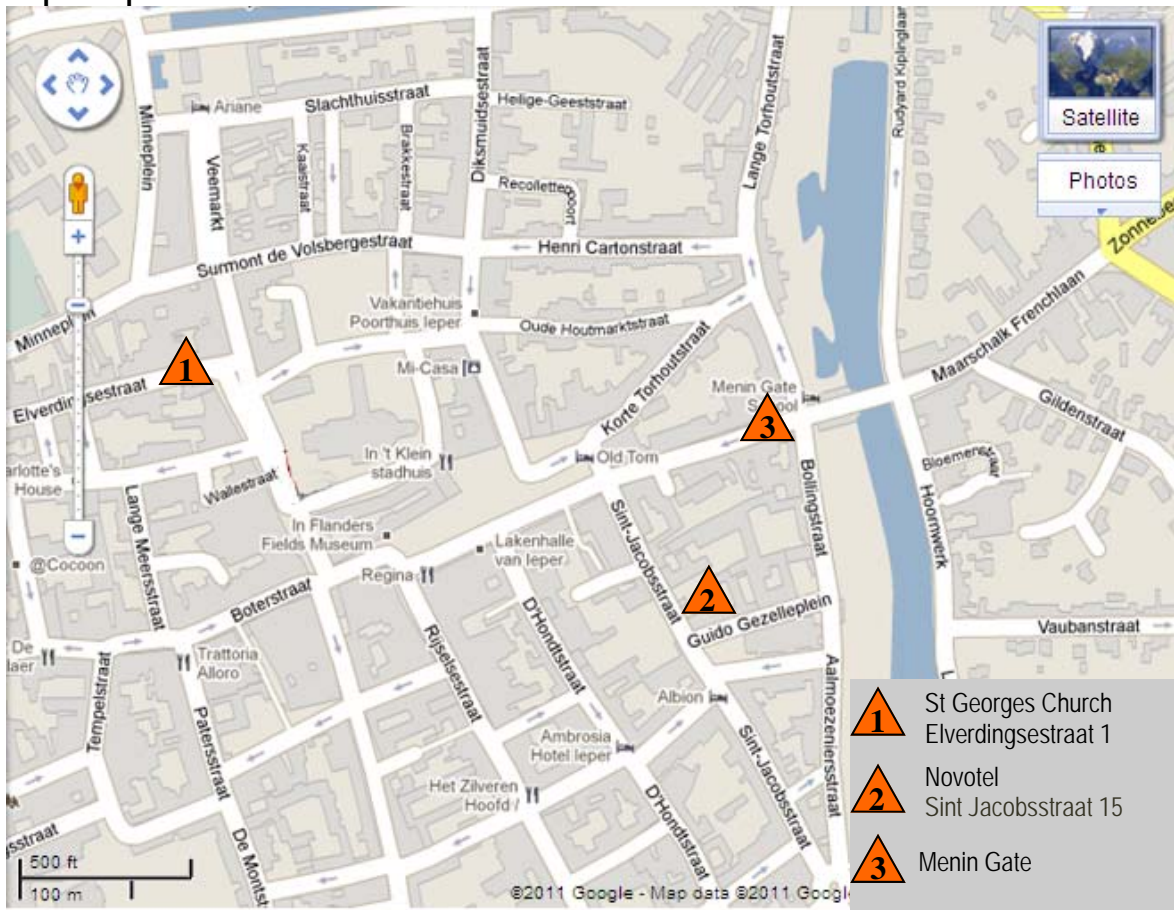

YPRES

Friday 6th to Saturday 7th May 2011

Map of Ypres

If you require any further information about the day, please contact the Development Manager, Mrs Molly Barton on 10293 851612 or email mtb@aldenham.com.